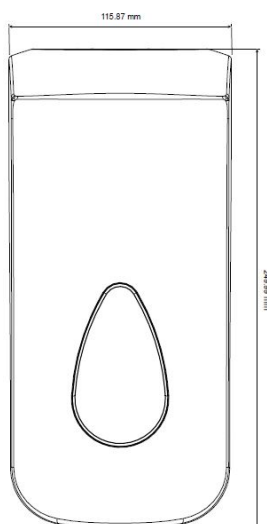

Soap dispenser 800 ml POUCH plastic

Soap dispenser POUCH 800 ml plastic, PQSoap9P

You see them near the taps in numerous buildings throughout Europe: the plastic soap dispensers of PlastiQline. Designed, made and delivered by All Care. Daily used satisfactorily by many users. This plastic soap dispenser is designed for pouches. In no time you replace the empty Pouch by a full one. After that the soap dispenser is ready for use. With more than 800 ml of liquid soap, alcohol gel, lotions or cream sin stock, your toilet visitors do not stand empty handed. Does the PlastiQline soap dispenser for pouches of 800 ml meet your needs? Ask for a quote!

> [Bekijk het product online](#)

Technical description

Soap dispenser for wall mounting. With POUCH adapter and soap pump. With push cover. With lock and white PQ key. Standard with grey window. On request more colours available. Suitable for logo printing. Modulair system.

Specificaties

Article number	5503
Material	Plastic (White)
H x W x D	250 mm x 115 mm x 115 mm
Weight	0,6 kg
Guarantee	2 years from the date of purchase
Application	Cartridge system
Dosage	2 ml p/stroke
Content	800 ml